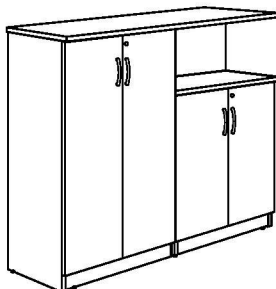

Venova Executive Desk

Venova Executive Desk with Side Return

4 carton - 1 unit

Model	Dimensions	M ³	G.W. (KG)	
VA 1600 R	1800W. x 1900D. x 760H. mm. 71"W. x 74 3/4"D. x 30"H. inch.			

Venova Executive Desk

4 carton - 1 unit

Model	Dimensions	M ³	G.W. (KG)	
VA 1616	1800W. x 900D. x 760H. mm. 71"W. x 35 1/2"D. x 30"H. inch.			

3D Mobile Pedestal

1 carton - 1 unit

Model	Dimensions	M ³	G.W. (KG)	
141 #H123	410W. x 478D. x 556H. mm. 16"W. x 19"D. x 22"H. inch.	0.1030	23kg	

CPU Trolleys

1 carton - 1 unit

Model	Dimensions	M ³	G.W. (KG)	
169	240W. x 500D. x 170H. mm. 9 1/2"W. x 19 3/4"D. x 6 3/4"H. inch.			

Medium Height Cabinet

3 carton - 1 unit

Model	Dimensions	M ³	G.W. (KG)	
883 CBB #H123 (Fully Chipboard)	1610W. x 456D. x 1300H. mm. 63 1/2"W. x 18"D. x 51 1/4"H. inch.			