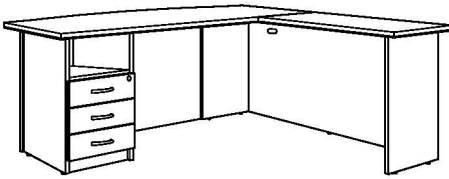

Venova Executive Desk

Venova Executive Desk with Side Return

4 carton - 1 unit

Model	Dimensions	M ³	G.W. (KG)	
VA 1600 R	1800W. x 1900D. x 760H. mm. 71"W. x 74 3/4"D. x 30"H. inch.			

Venova Executive Desk

4 carton - 1 unit

Model	Dimensions	M ³	G.W. (KG)	
VA 1616	1800W. x 900D. x 760H. mm. 71"W. x 35 1/2"D. x 30"H. inch.			

3D Mobile Pedestal

1 carton - 1 unit

Model	Dimensions	M ³	G.W. (KG)	
141 #H123	410W. x 478D. x 556H. mm. 16"W. x 19"D. x 22"H. inch.	0.1030	23kg	

CPU Trolleys

1 carton - 1 unit

Model	Dimensions	M ³	G.W. (KG)	
169	240W. x 500D. x 170H. mm. 9 1/2"W. x 19 3/4"D. x 6 3/4"H. inch.			

Medium Height Cabinet

3 carton - 1 unit

Model	Dimensions	M ³	G.W. (KG)	
883 CBB #H123 (Fully Chipboard)	1610W. x 456D. x 1300H. mm. 63 1/2"W. x 18"D. x 51 1/4"H. inch.			