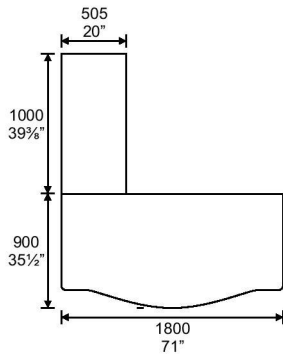

Venova Executive Desk

Venova Executive Desk with Side Return

4 carton - 1 unit

Model	Dimensions	M ³	G.W. (KG)	
VA 1600 R	1800W. x 1900D. x 760H. mm. 71"W. x 74 3/4"D. x 30"H. inch.			

Venova Executive Desk

4 carton - 1 unit

Model	Dimensions	M ³	G.W. (KG)	
VA 1616	1800W. x 900D. x 760H. mm. 71"W. x 35 1/2"D. x 30"H. inch.			

3D Mobile Pedestal

1 carton - 1 unit

Model	Dimensions	M ³	G.W. (KG)	
141 #H123	410W. x 478D. x 556H. mm. 16"W. x 19"D. x 22"H. inch.	0.1030	23kg	

CPU Trolleys

1 carton - 1 unit

Model	Dimensions	M ³	G.W. (KG)	
169	240W. x 500D. x 170H. mm. 9 1/2"W. x 19 3/4"D. x 6 3/4"H. inch.			

Medium Height Cabinet

3 carton - 1 unit

Model	Dimensions	M ³	G.W. (KG)	
883 CBB #H123 (Fully Chipboard)	1610W. x 456D. x 1300H. mm. 63 1/2"W. x 18"D. x 51 1/4"H. inch.			