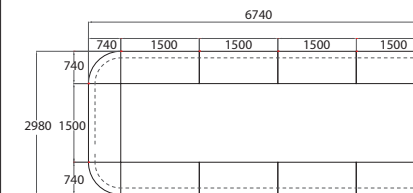

## LERO MEETING

**WK-MET-03-4T**  
3740W x 2980D x 760H MM

**WK-MET-03-6T**  
5240W x 2980D x 760H MM

**WK-MET-03-8T**  
6740W x 2980D x 760H MM