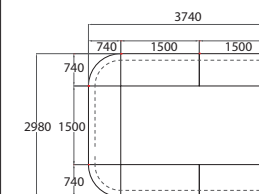

## LERO MEETING

**WK-MET-03-4T**  
3740W x 2980D x 760H MM

**WK-MET-03-6T**  
5240W x 2980D x 760H MM

**WK-MET-03-8T**  
6740W x 2980D x 760H MM