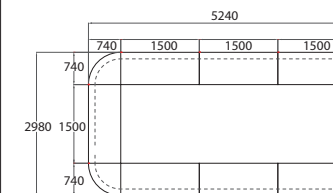

## LERO MEETING

**WK-MET-03-4T**  
3740W x 2980D x 760H MM

**WK-MET-03-6T**  
5240W x 2980D x 760H MM

**WK-MET-03-8T**  
6740W x 2980D x 760H MM