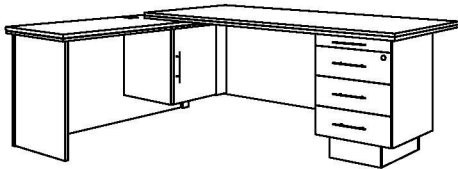

Gamania Executive Desk

4 carton - 1 unit

Model	Dimensions	M ³	G.W. (KG)	
GN 328 L	1980W. x 1900D. x 760H. mm. 78"W. x 74 ⁷ / ₈ "D. x 30"H. inch.			

CPU Trolleys

1 carton - 1 unit

Model	Dimensions	M ³	G.W. (KG)	
169	240W. x 500D. x 170H. mm. 9 ¹ / ₂ "W. x 19 ³ / ₄ "D. x 6 ³ / ₄ "H. inch.			

Medium Height Cabinet

3 carton - 1 unit

Model	Dimensions	M ³	G.W. (KG)	
883 CBB (Fully Chipboard)	1610W. x 456D. x 1300H. mm. 63 ¹ / ₂ "W. x 18"D. x 51 ¹ / ₄ "H. inch.			