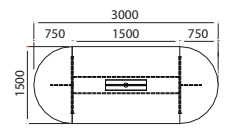

ATRO MEETING

WK-MET-10-2T
3000W x 1500D x 760H MM

WK-MET-10-4T
4500W x 1500D x 760H MM

WK-MET-10-6T
6000W x 1500D x 760H MM

WK-MET-10-8T
7500W x 1500D x 760H MM

MEETING

*The manufacturer reserves the right to alter specifications, designs, materials and methods of construction at any time and without prior notice for continuous improvement purpose. Product's colour for illustration only.