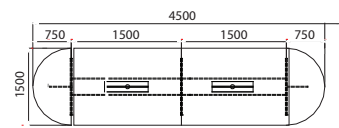

ATRO MEETING

WK-MET-10-2T
3000W x 1500D x 760H MM

WK-MET-10-4T
4500W x 1500D x 760H MM

WK-MET-10-6T
6000W x 1500D x 760H MM

WK-MET-10-8T
7500W x 1500D x 760H MM

MEETING

*The manufacturer reserves the right to alter specifications, designs, materials and methods of construction at any time and without prior notice for continuous improvement purpose. Product's colour for illustration only.