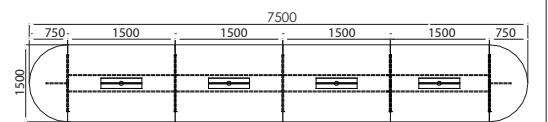

ATRO MEETING

WK-MET-10-2T
3000W x 1500D x 760H MM

WK-MET-10-4T
4500W x 1500D x 760H MM

WK-MET-10-6T
6000W x 1500D x 760H MM

WK-MET-10-8T
7500W x 1500D x 760H MM

MEETING

*The manufacturer reserves the right to alter specifications, designs, materials and methods of construction at any time and without prior notice for continuous improvement purpose. Product's colour for illustration only.