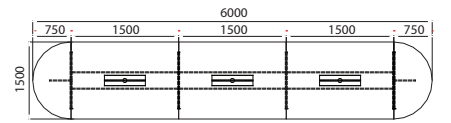

ATRO MEETING

WK-MET-10-2T
3000W x 1500D x 760H MM

WK-MET-10-4T
4500W x 1500D x 760H MM

WK-MET-10-6T
6000W x 1500D x 760H MM

WK-MET-10-8T
7500W x 1500D x 760H MM

MEETING

*The manufacturer reserves the right to alter specifications, designs, materials and methods of construction at any time and without prior notice for continuous improvement purpose. Product's colour for illustration only.